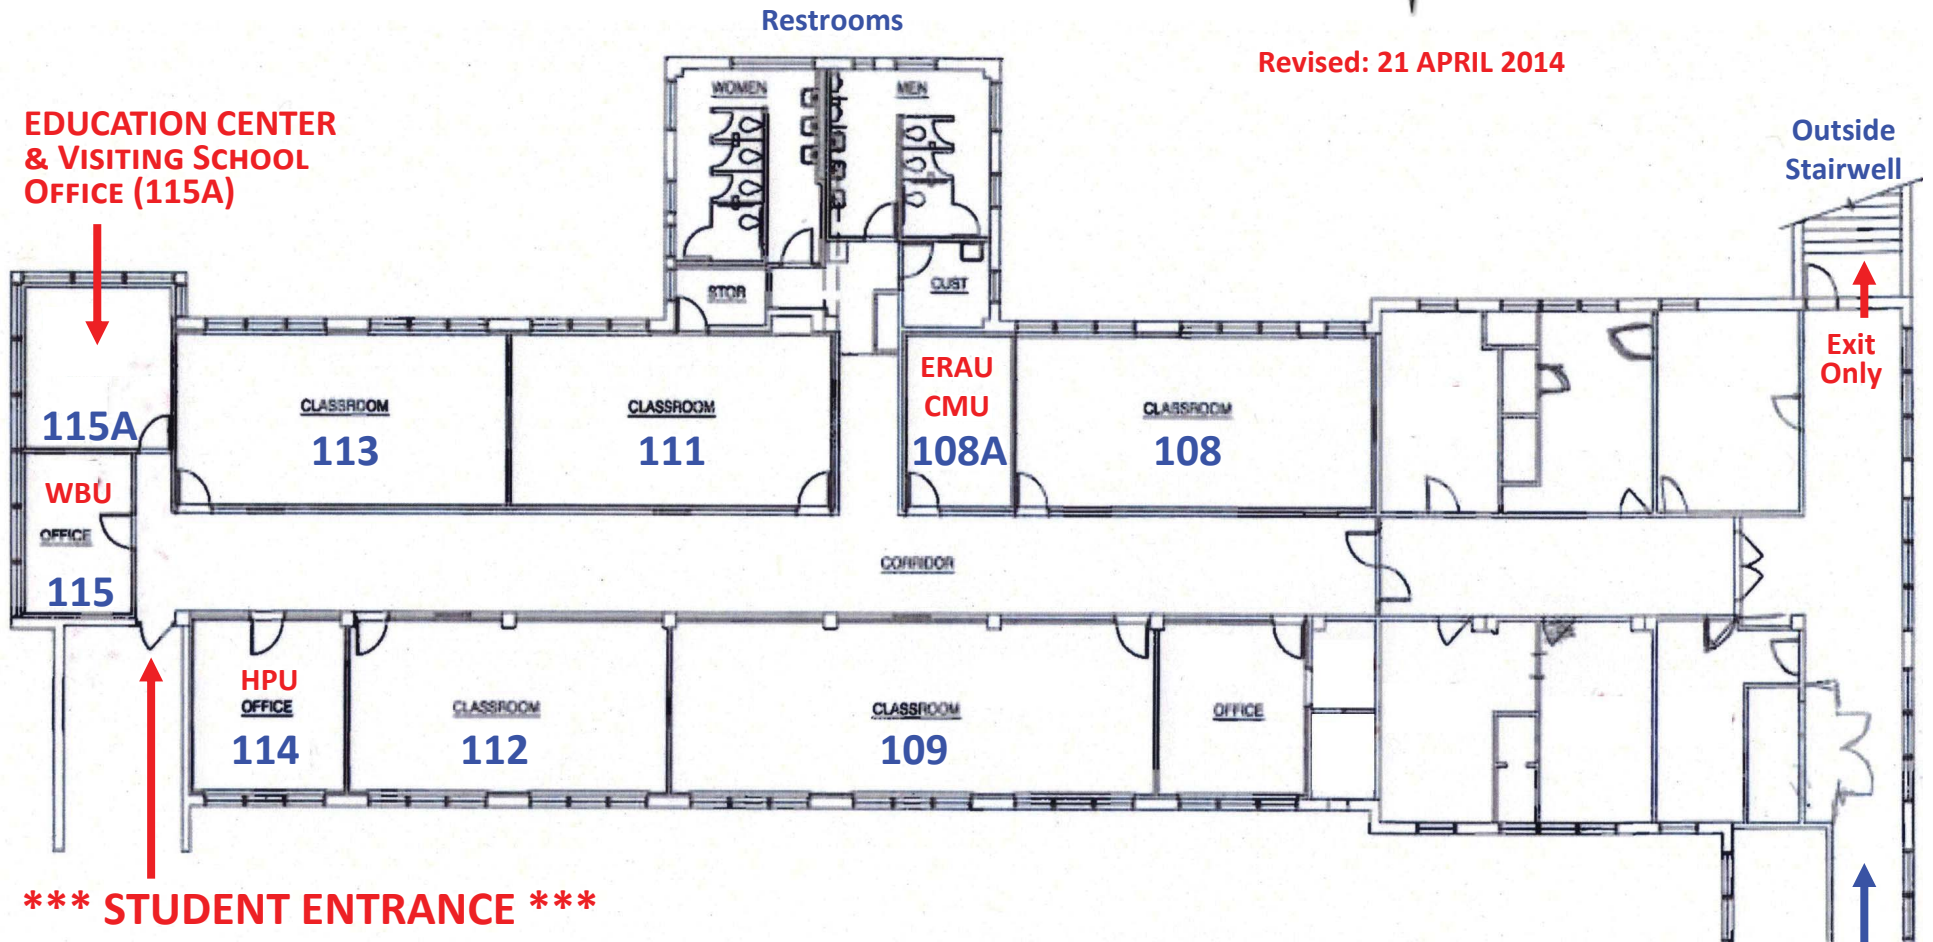

CAMP H.M. SMITH EDUCATION CENTER:

MAKAI
(ocean)

MAUKA
(mountains)

Revised: 21 APRIL 2014

PARALLEL PARKING • PARALLEL PARKING • PARALLEL PARKING

*** STUDENT ENTRANCE ***

Requires Camp Smith security badge and PIN for access

BUILDING 2C 1ST FLOOR PLAN
NTS JULY 2011

MARFORPAC
Bldg Main
Hallway

WBU = Wayland Baptist University

HPU = Hawaii Pacific University

ERAU = Embry-Riddle Aeronautical University

CMU = Central Michigan University