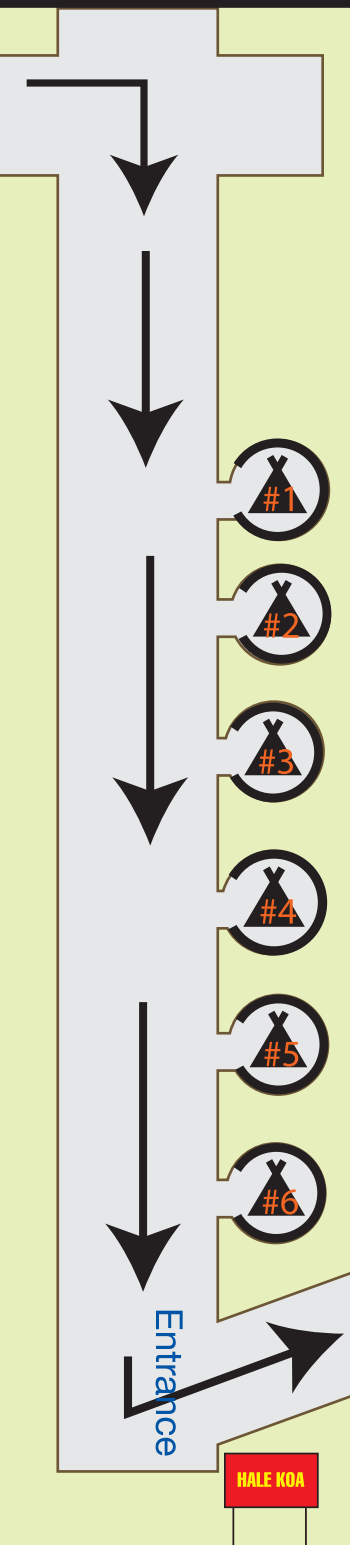

HALE KOA OUTDOOR RECREATION AREA

CABANAS

DIRECTIONS

1. Drive North on "D" street.
2. Make a left at the third stop sign (Mokapu Blvd).
3. Drive across runway.
4. Make your first left and continue across the old abandoned Runway we call "West Field."
5. Make a hard right turn on to Perimeter Rd.
6. Drive about 1/4 mile and make the left hand turn at the signs for Hale Koa Recreation Area.
7. Park in the Main Parking Lot.

Fence

Fence

Public Parking

Hale Mano

Hale Honu

#11

#12

#13

#14

#15

#16

Pavilion

#17

OCEAN