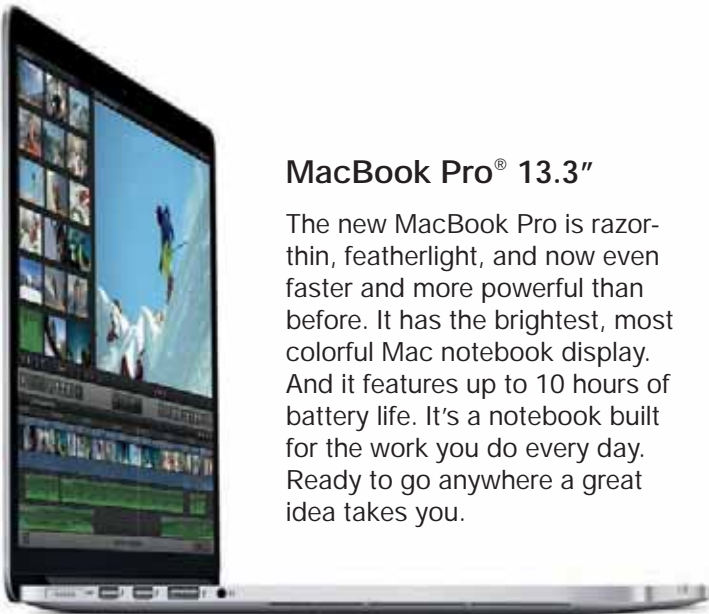

iPad® 9.7"

iPad helps you learn, play, surf, and create with a gorgeous 9.7-inch Retina display, powerful A9 chip, 8MP camera, FaceTime® HD camera, Touch ID, and all-day battery life. All in a durable aluminum design that weighs just a pound.

319⁹⁹

iPad® 9.7", 32GB
Available in Silver, Gold and Space Gray

iPad 9.7", 128GB **419⁹⁹**
Selection May Vary by Location

MacBook Pro® 13.3"

The new MacBook Pro is razor-thin, featherlight, and now even faster and more powerful than before. It has the brightest, most colorful Mac notebook display. And it features up to 10 hours of battery life. It's a notebook built for the work you do every day. Ready to go anywhere a great idea takes you.

1489⁹⁹

MacBook Pro, 13.3" with Retina display
• Seventh Generation Intel® i5 Dual-core Processor
• 2 Thunderbolt 3 Ports
• Force Touch Trackpad
Available in Space Gray and Silver
MPXT2LL/A, MPXU2LL/A
Selection May Vary by Location

No
Sales
Tax
Ever!

iMac® 21.5"

iMac performance is at an all-time high with faster Intel Core processors, powerful Radeon Pro 500-series graphics, Thunderbolt 3 (USB-C) connectivity, and stunning Retina 4K and 5K displays that shine 43 percent brighter and support one billion colors.

1289⁹⁹

iMac® 21.5" with Retina® display
• Seventh Generation Intel® i5 Dual-core Processor
• 2 Thunderbolt 3 Ports
• Magic Keyboard & Magic Mouse® 2
MNDY2LL/A