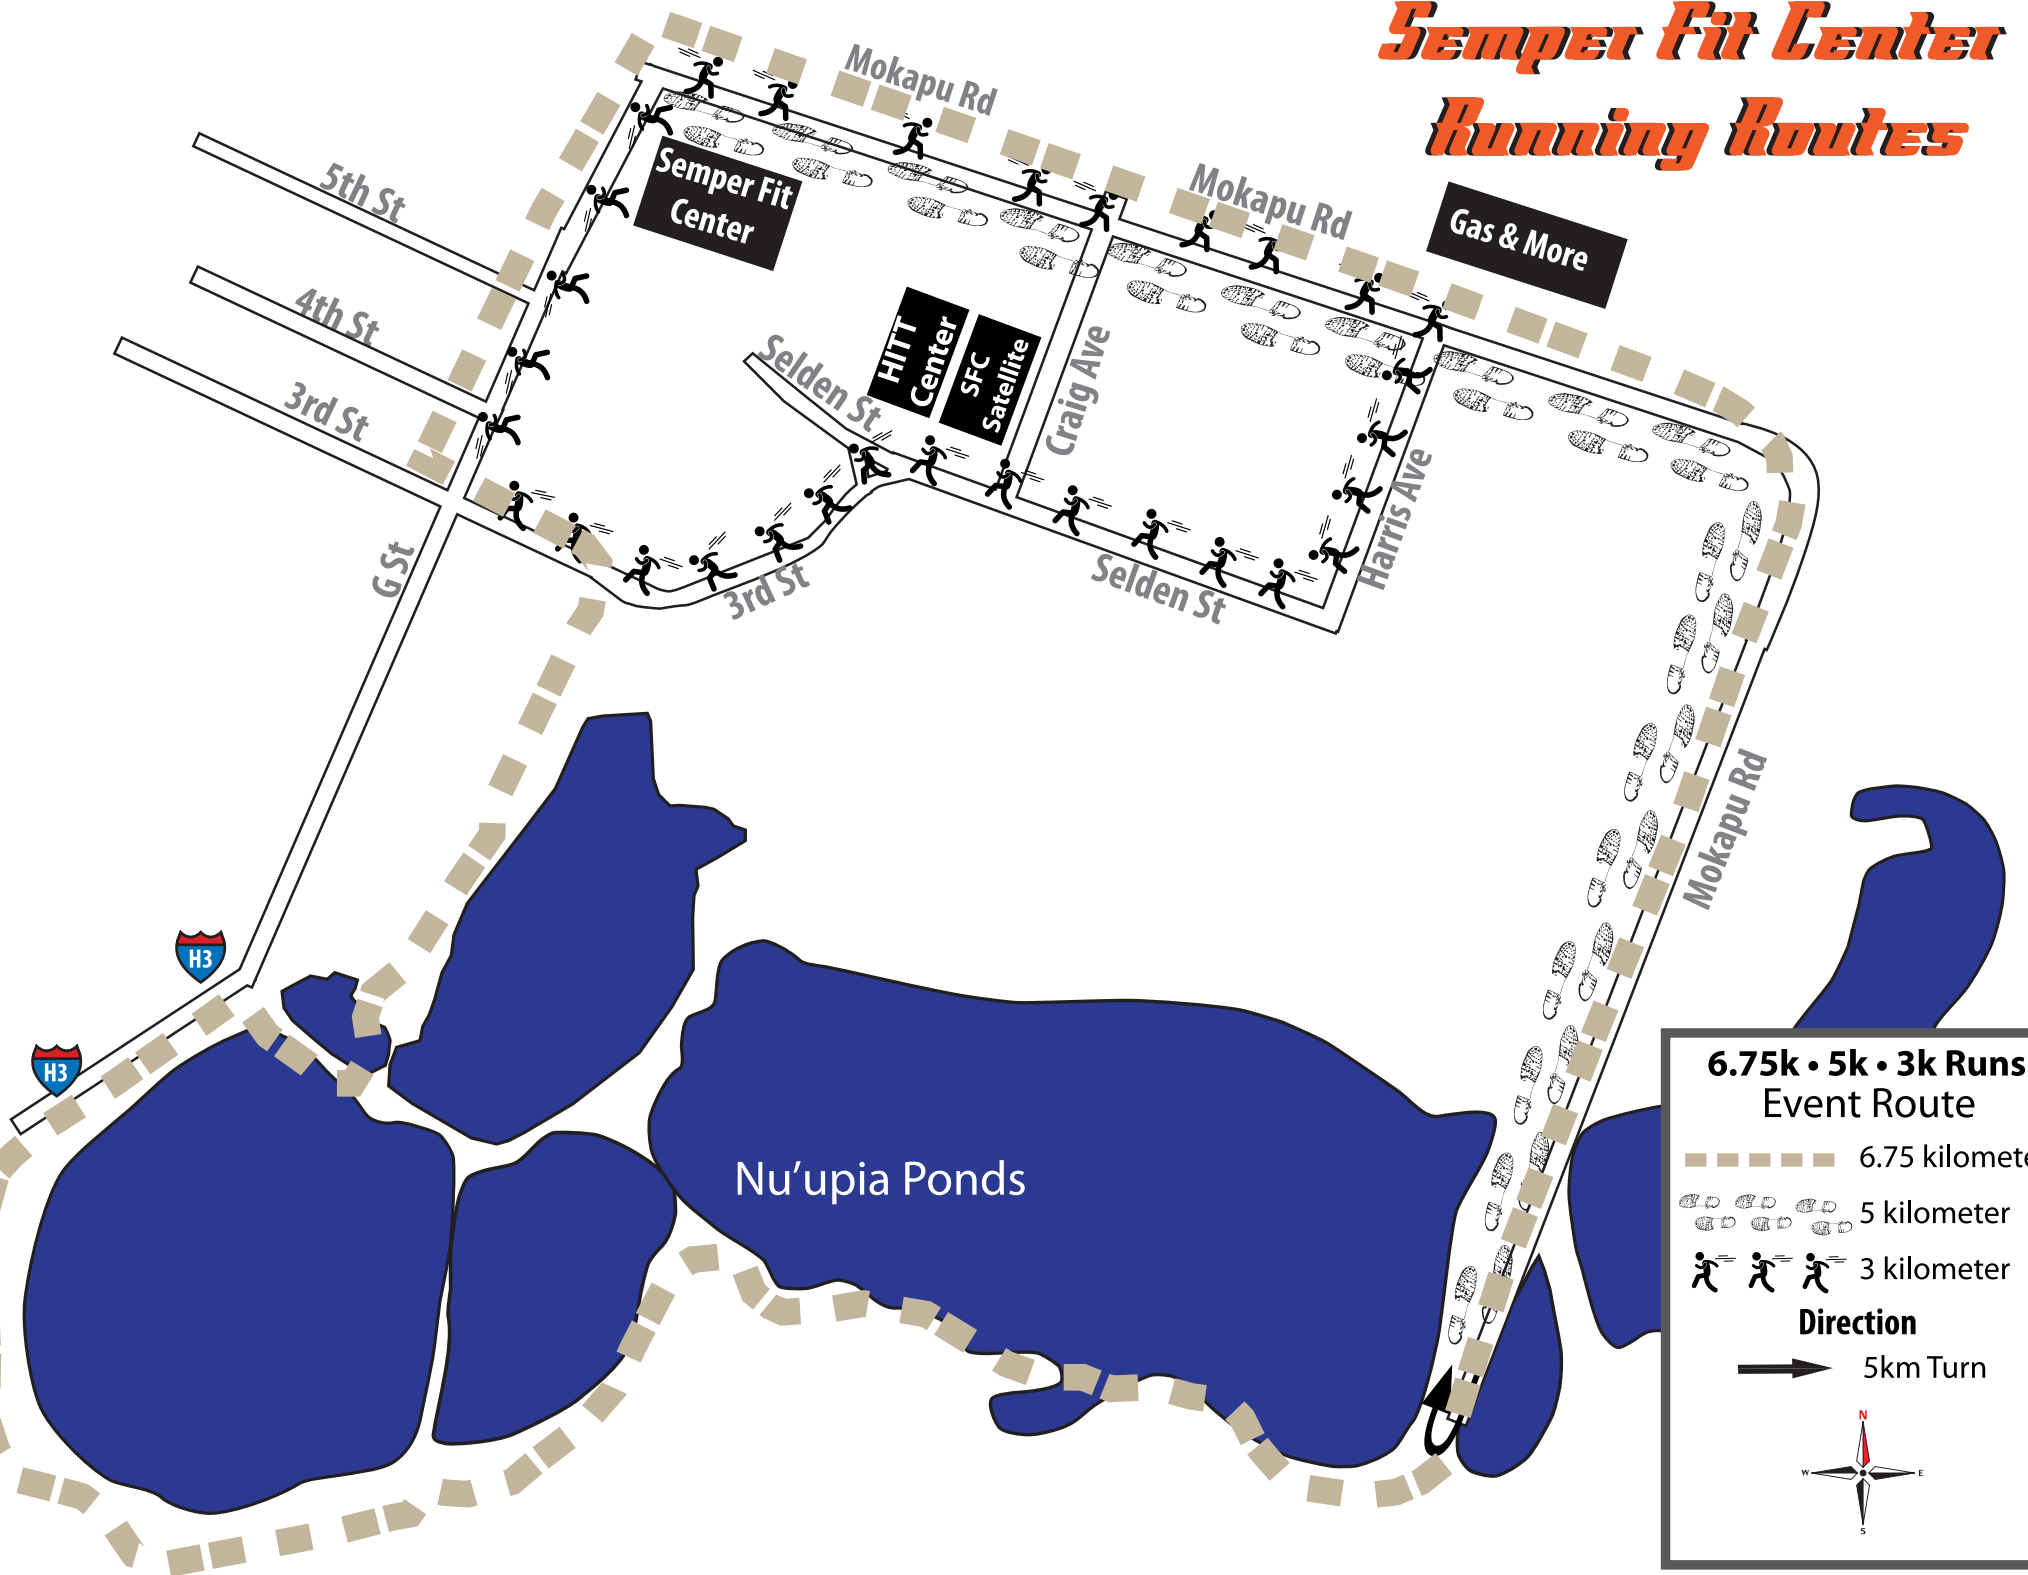

Semper Fit Center

Running Routes

**6.75k • 5k • 3k Runs
Event Route**

- 6.75 kilometer
- ○ ○ ○ ○ 5 kilometer
- 🏃 🏃 🏃 3 kilometer

Direction

➔ 5km Turn